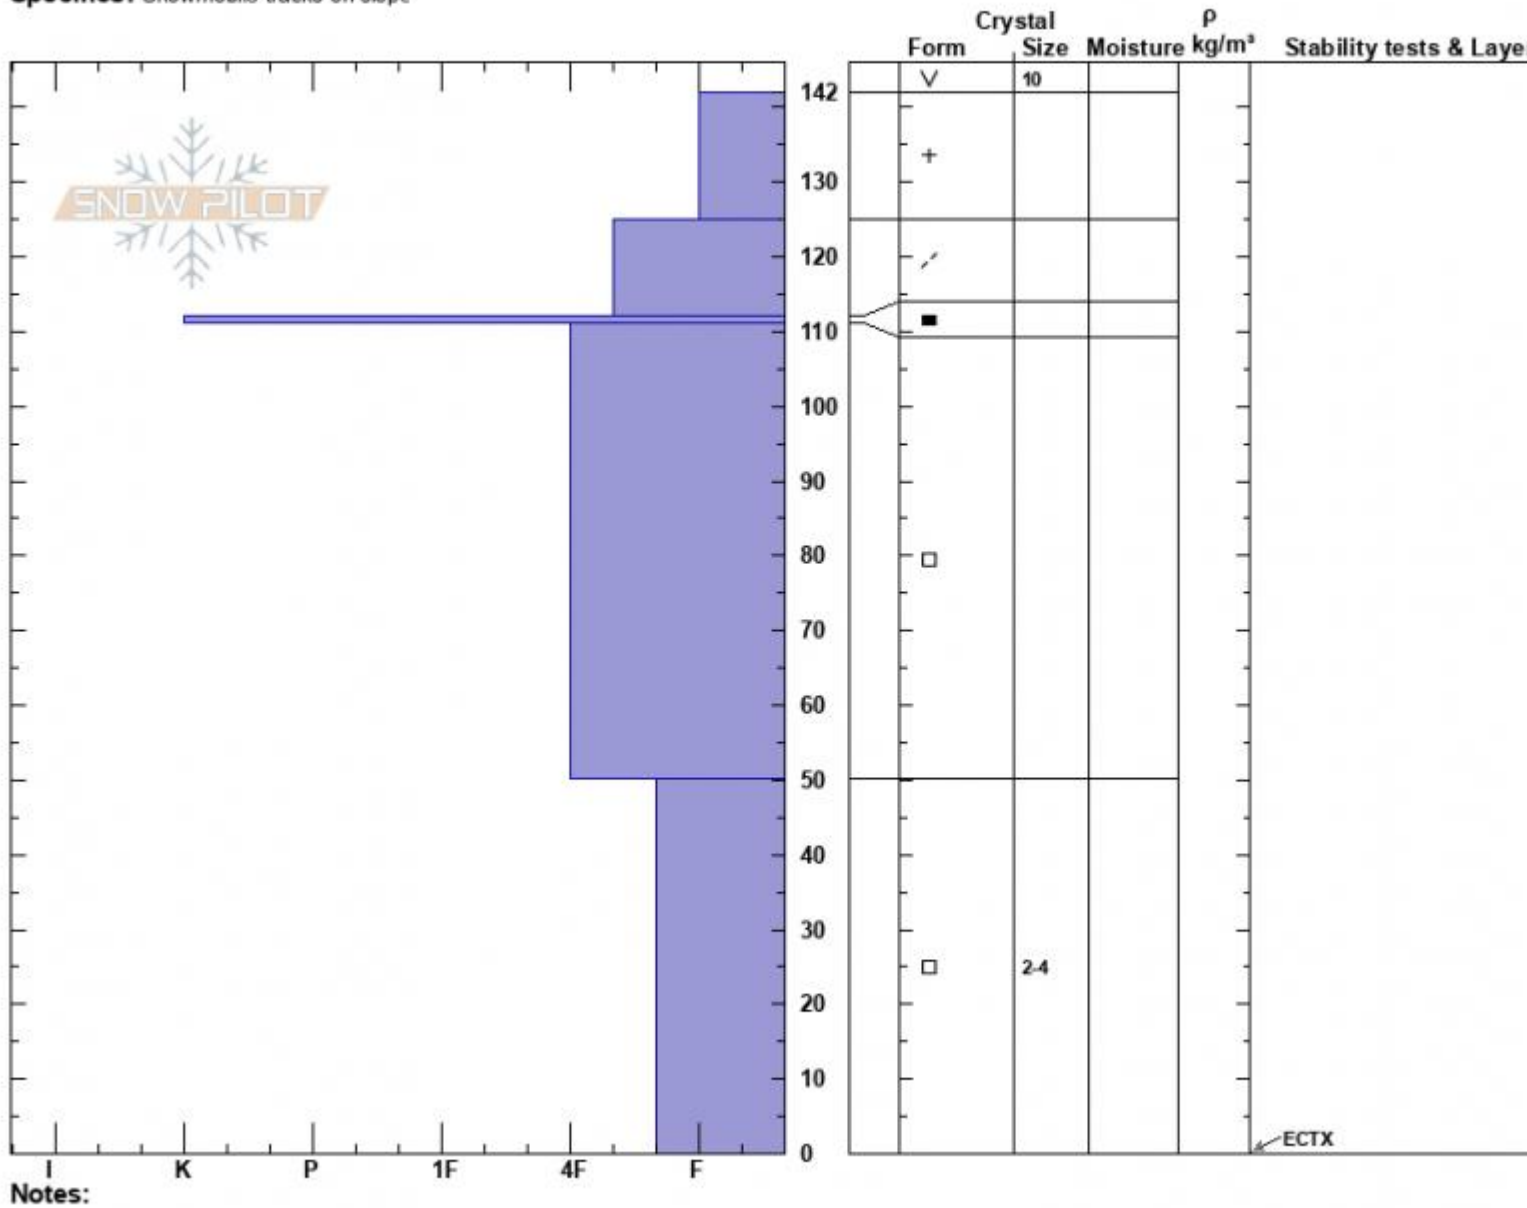

Head of Muddy Creek  
 Madison Range-N  
 MT  
 Elevation: 9405 ft  
 Aspect: 43°  
 Specifics: Snowmobile tracks on slope

Ian Hoyer  
 01/03/2023 - 11:00am  
 Co-ord: 45.18609N, -111.45655W  
 Slope Angle: 28°  
 Wind Loading: no

Stability: Fair  
 Air Temperature:  
 Sky Cover: BKN  
 Precipitation: NO  
 Wind: Calm

HS:142 Layer Notes:  
 50-0cm: Problematic layer

Advisory Region  
 Northern Madison  
 Longitude  
 -111.38W  
 Latitude  
 45.17N  
 Northern Madison, 2023-01-04