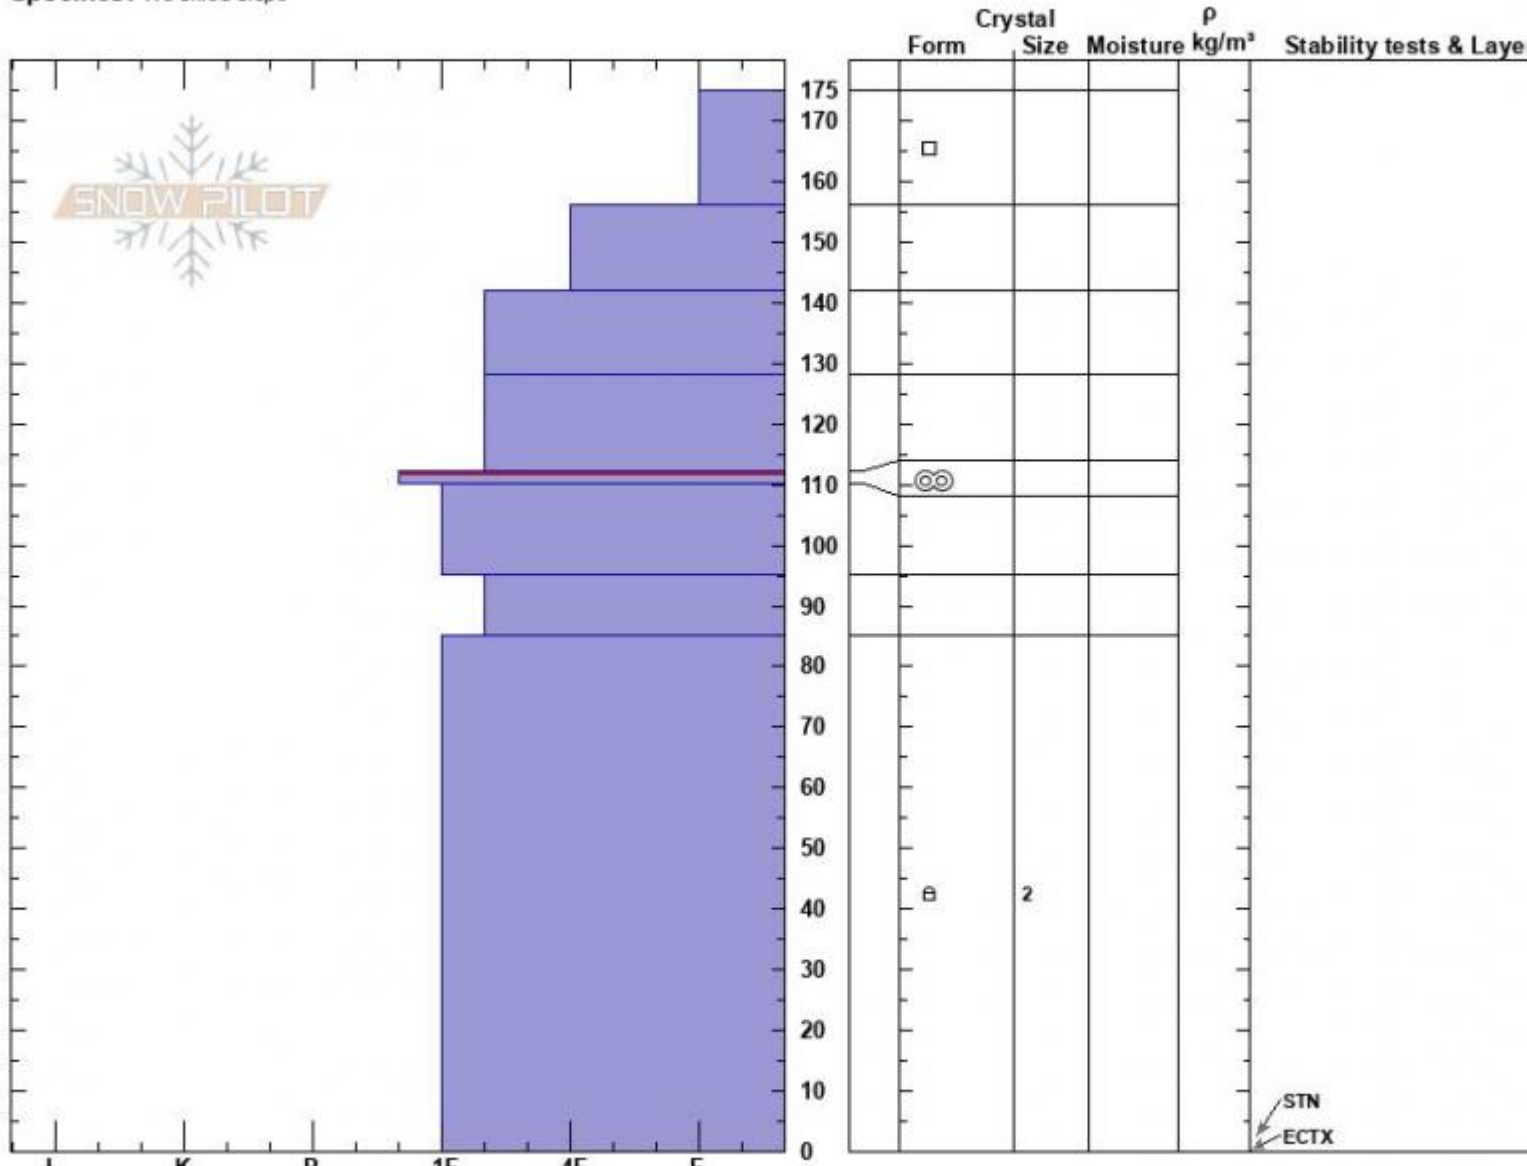

South of Cooke City  
 Absaroka Range  
 MT  
 Elevation: 9060 ft  
 Aspect: 320°  
 Specifics: We skied slope

Don Carroll  
 01/04/2023 - 12:00pm  
 Co-ord: 45.00700N, -109.99100W  
 Slope Angle: 30°  
 Wind Loading:

Stability: Very Good  
 Air Temperature: 14°F  
 Sky Cover: OVC  
 Precipitation: NO  
 Wind: Calm

HS:175  
 PF:40  
 PS:20  
 Layer Notes: 112-110cm:Problematic layer

Notes: submitted on behalf of Silver Gate Lodging; pit technicians Carroll and Logan; HS variable; snow consolidated to ground-unexpected result; white ba collapse/whumph; problem found at 9700 feet with new snow not bonded to old-turned around at that point

Advisory Region  
 Cooke City  
 Longitude  
 -109.94W  
 Latitude  
 45.02N  
 Cooke City, 2023-01-06