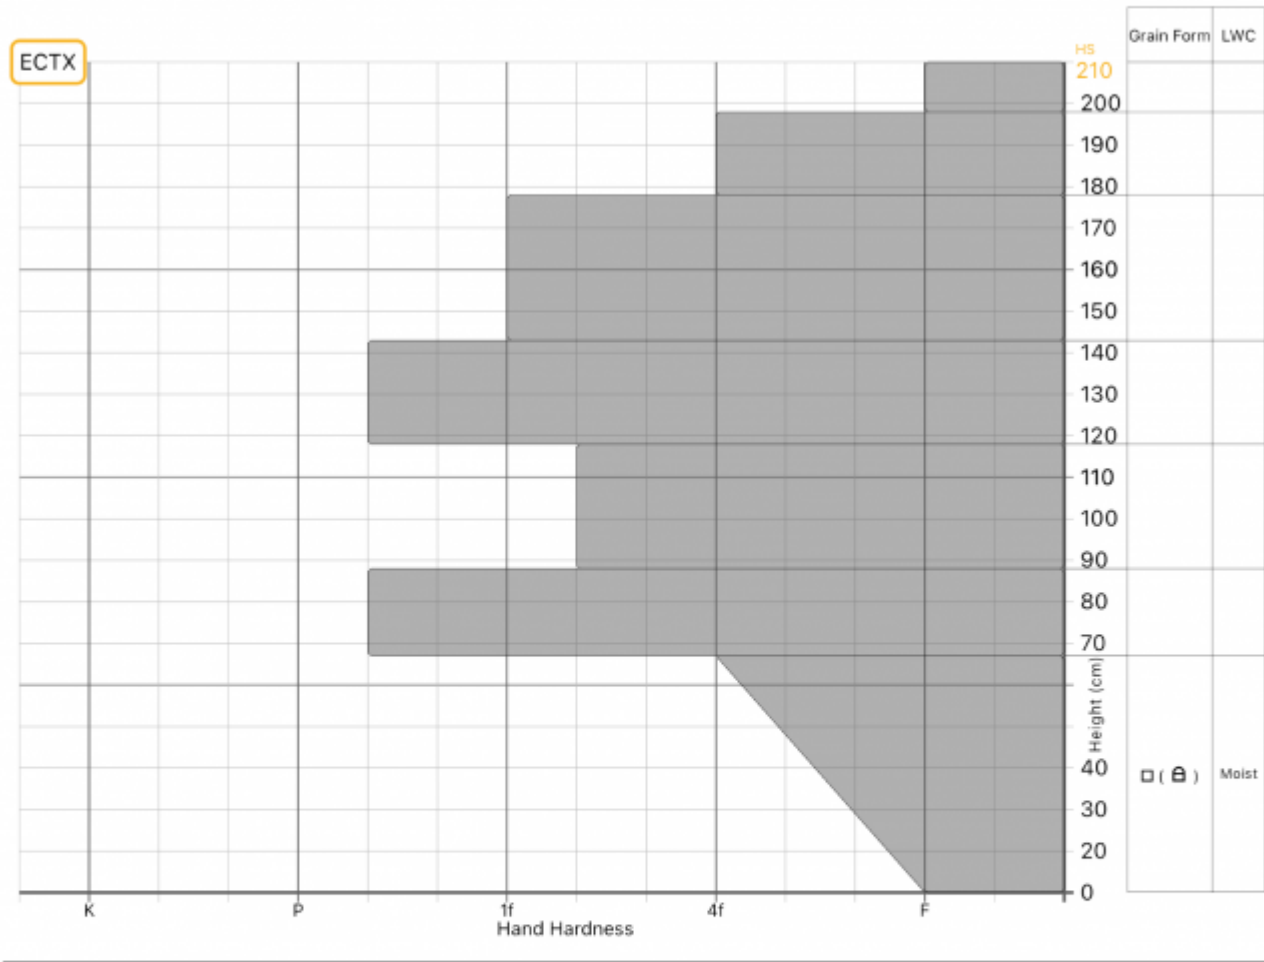

Profile Name: Republic Creek

General
 🕒 Date: 2024-03-24 14:13:00.000
 👤 Observer: Joe Trovato
 🏠 Org: Propagation Labs

Location
 📍 Elevation: 9536ft
 🌬 Aspect: W
 📐 Slope: 27°
 📍 Lat/Lng: 44.9853,-109.9270

Weather
 🌡 Air Temperature: ?
 ☁ Sky Cover: ?
 ❄ Precipitation: ?
 🌬 Wind: ?
 🌬 Blowing Snow: ?

Snow Conditions
 📏 Total Snow Depth (HS): 210cm
 ❄ Surface Grain: ?
 📏 Foot Pen: ?
 📏 Ski Pen: ?

Notes:

Advisory Region
 Cooke City
 Longitude
 -109.94W
 Latitude
 44.99N
 Cooke City, 2024-03-27