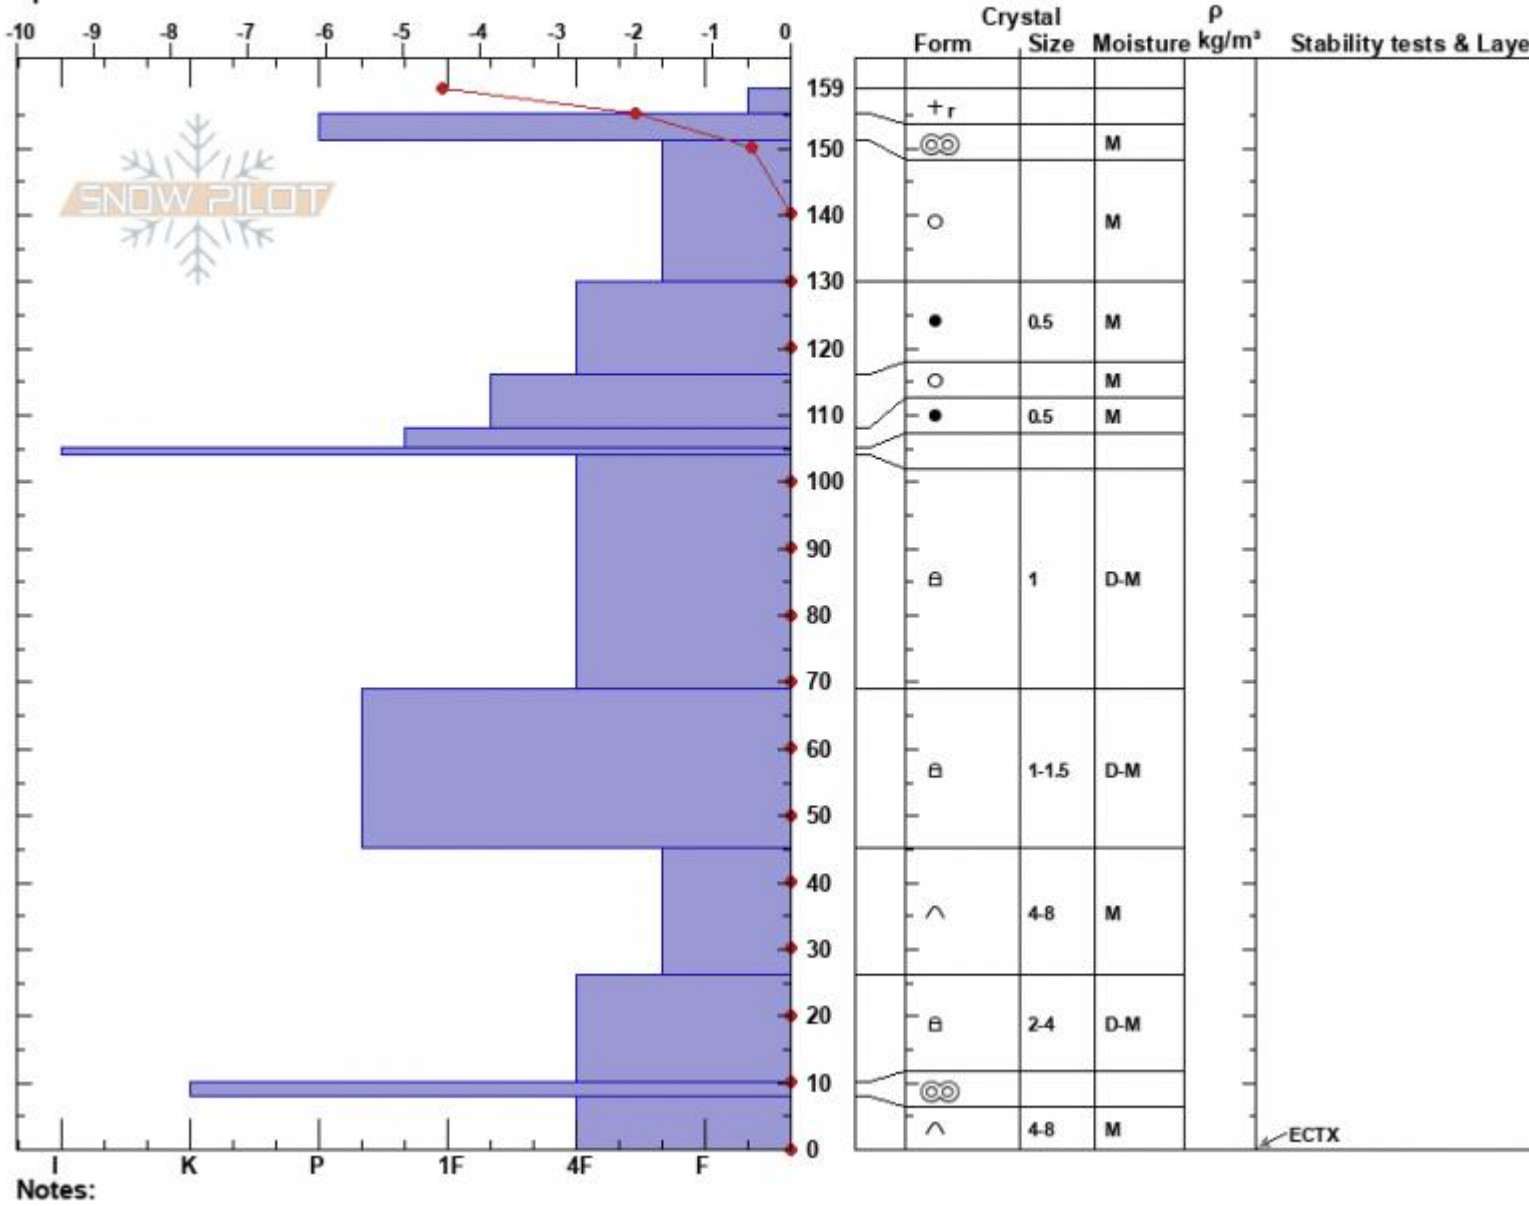

Ski Hill Lionhead  
 Lionhead Range  
 MT  
 Elevation: 8010 ft  
 Aspect: 69°  
 Specifics:

Alex Marienthal  
 04/06/2024 - 10:43am  
 Co-ord: 44.70228N, -111.29555W  
 Slope Angle: 27°  
 Wind Loading: no

Stability: Good  
 Air Temperature: -6.5°C  
 Sky Cover: OVC  
 Precipitation: S1  
 Wind: N Light Breeze

HS:159  
 PF:30  
 Layer Notes: 159-155cm:Problematic layer

Advisory Region  
 Lionhead Range  
 Longitude  
 -111.32W

Latitude

44.71N

Lionhead Range, 2024-04-06